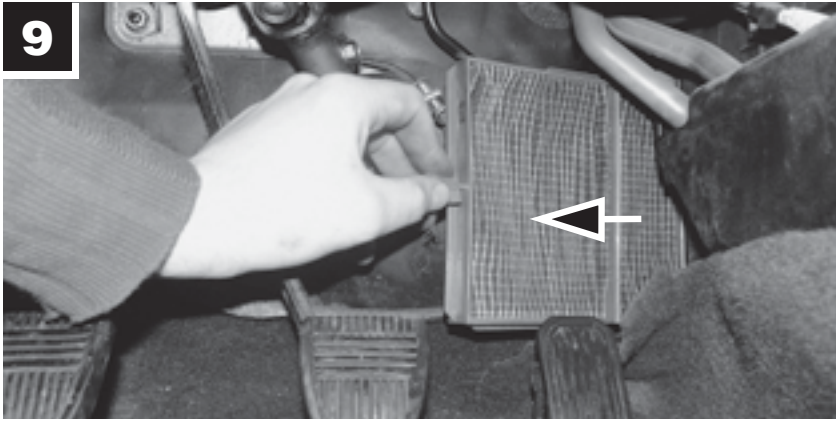

CU 21 001-2

Toyota

 12 min.

1

2

**MANN
FILTER**

MANN+HUMMEL GMBH

Automotive Aftermarket, 71631 Ludwigsburg, Germany