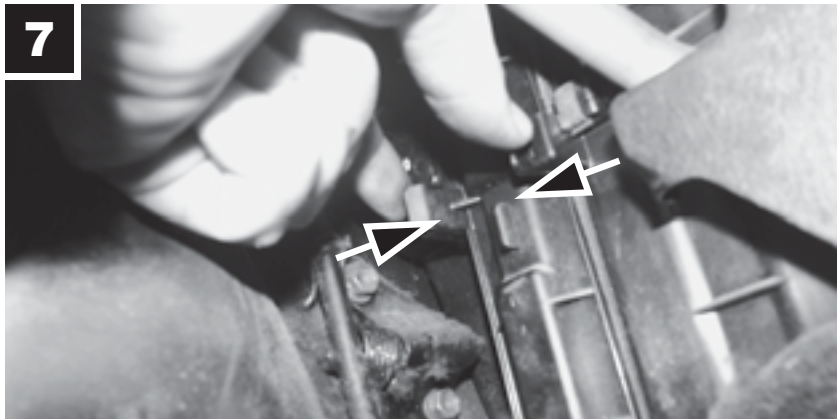

CU 21 001-2

Toyota

 12 min.

1

2

**MANN
FILTER**

MANN+HUMMEL GMBH

Automotive Aftermarket, 71631 Ludwigsburg, Germany