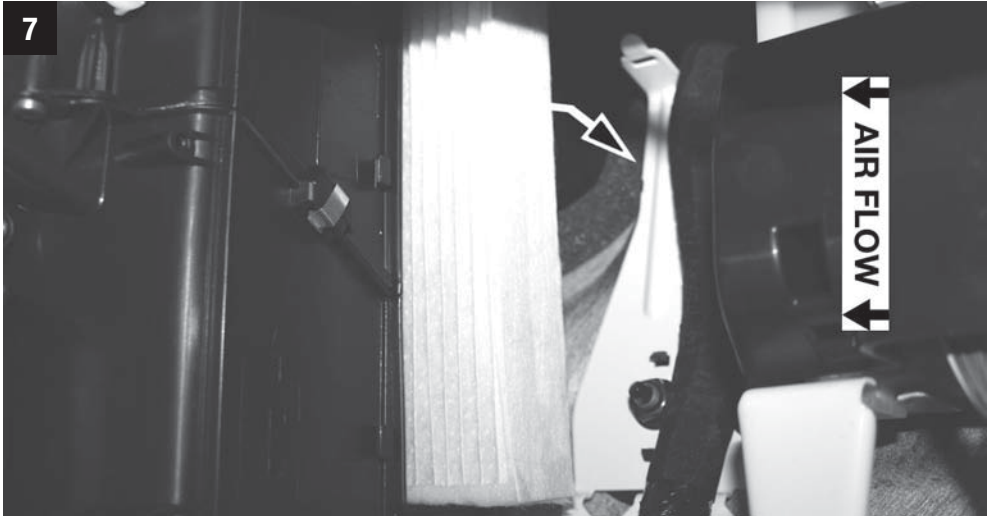

CU/CUK 2733

Volvo S60 II, V60, S80 II, V70 II, XC60, XC70 II

MANN FILTER

MANN+HUMMEL GMBH · Automotive Aftermarket · 71631 Ludwigsburg · Germany
Customer Service Center, Germany: +49 (0) 71 41 98-25 50, Fax. +49 (0) 71 41 98-25 58
Other countries: Tel. +49 (0) 71 41 98-28 80, Fax. +49 (0) 71 41 98-25 58
customer-service@mann-hummel.com
www.mann-filter.com