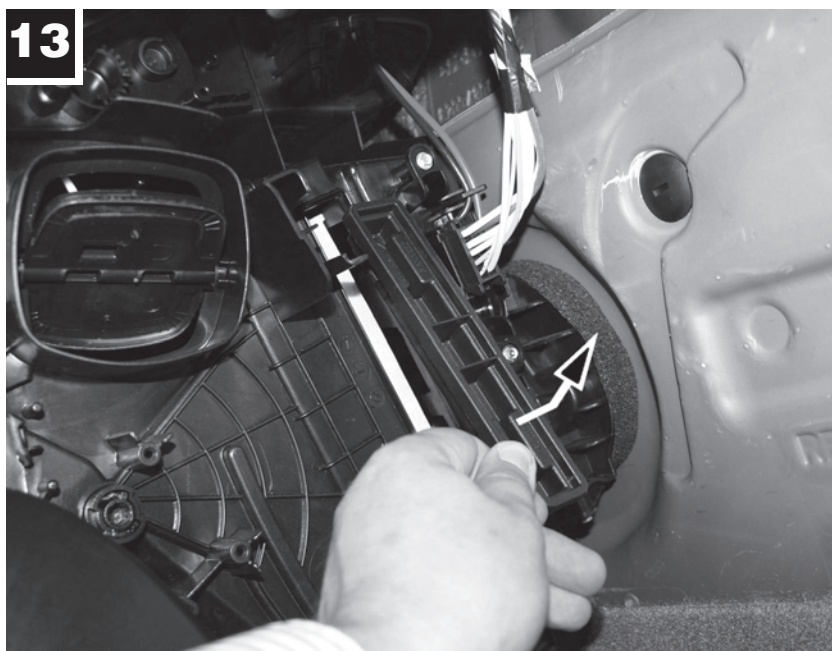

6

13

14

CU 2418-2 Nissan, Opel, Renault

15

OES part from
RENAULT, OPEL, NISSAN

MANN-FILTER product information 073

16