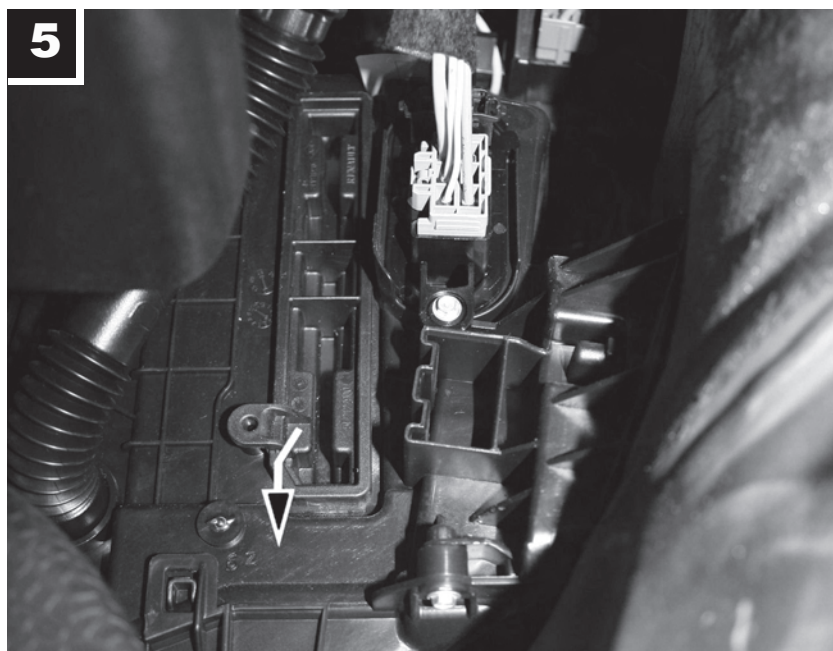

CU 2418-2 Nissan, Opel, Renault

OES part from
RENAULT, OPEL, NISSAN

MANN-FILTER product information 073

1

2

3

4

5