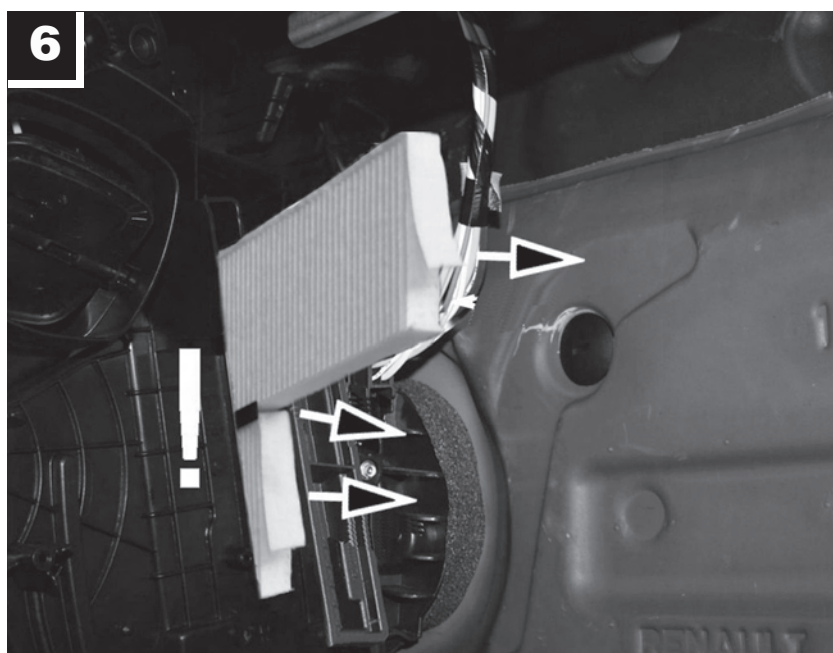

CU 2418-2 Nissan, Opel, Renault

OES part from
RENAULT, OPEL, NISSAN

MANN-FILTER product information 073

1

2

3

4

5